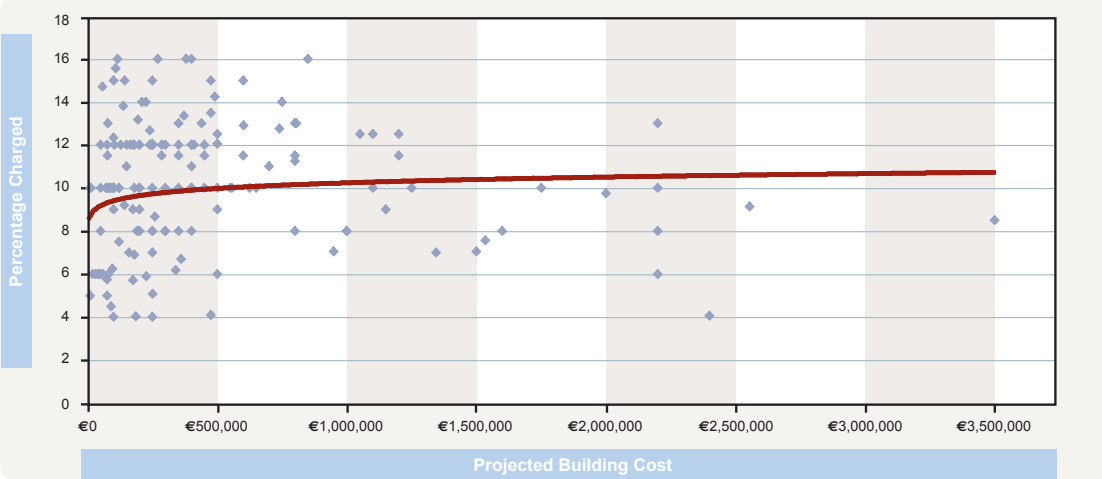

HOUSE RENOVATION & REPAIR - UP TO €5 MILLION