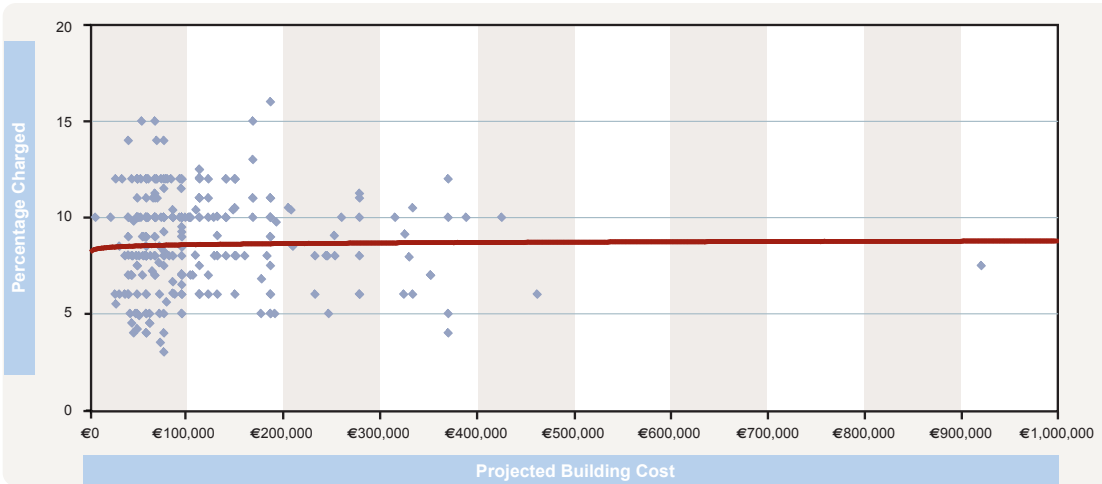

# Architects Charges For Domestic Work

These figures are from an independent survey of RIAI Members and are guidance for budgeting and negotiating purposes only.

The red lines show the average.

## ONE OFF HOUSING - NEW BUILD - UP TO €5m